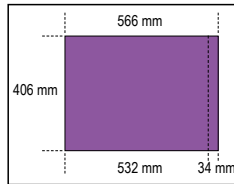

€ 1.755,00
€ 1.090,00

**Assortimento
per linea
C45PRO**

30

42C 6-7-8-9-10-11-12-13-14-15-16-17-18-19-20-21-22-24-27-30-32 mm
96BPC/SK9 1,5-2-2,5-3-4-5-6-8-10 mm